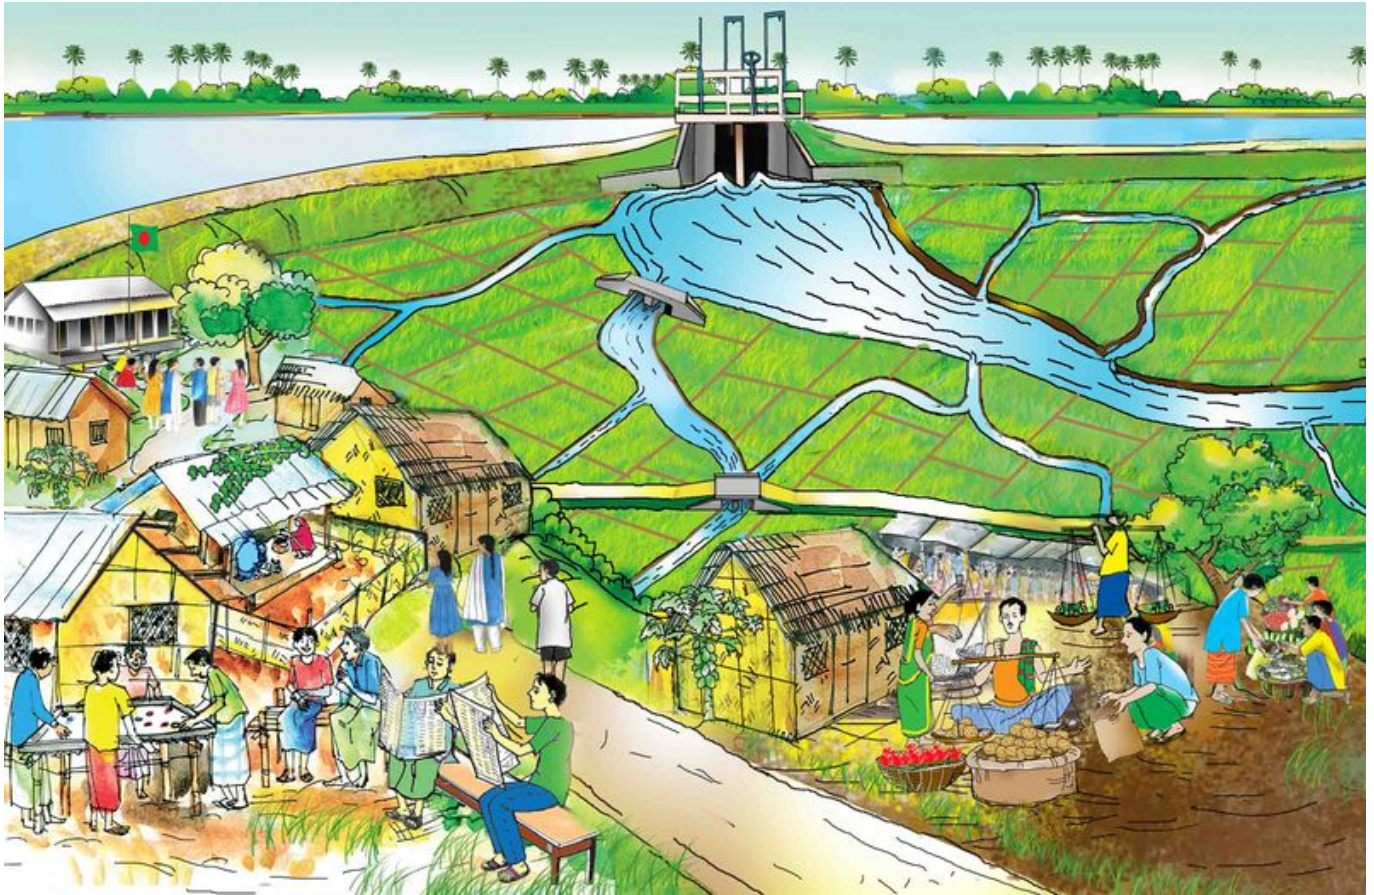



A catchment

an idealised hydrologically independent drainage unit within a polder - comprising a network of inter-connected khals draining to a regulator from where water is discharged to a peripheral river. Because the land levels in a polder vary within a small range (typically up to a maximum of 1.5 m), water flows can be affected by downstream water conditions and eventually drain through more than one regulator at different times of year. .

File history

Click on a date/time to view the file as it appeared at that time.

Date/Time	Thumbnail	Dimensions	User	Comment
current 04:51, 19 February 2020		2,518 × 1,648 (428 KB)	Bigblue (talk | contribs)	

You cannot overwrite this file.