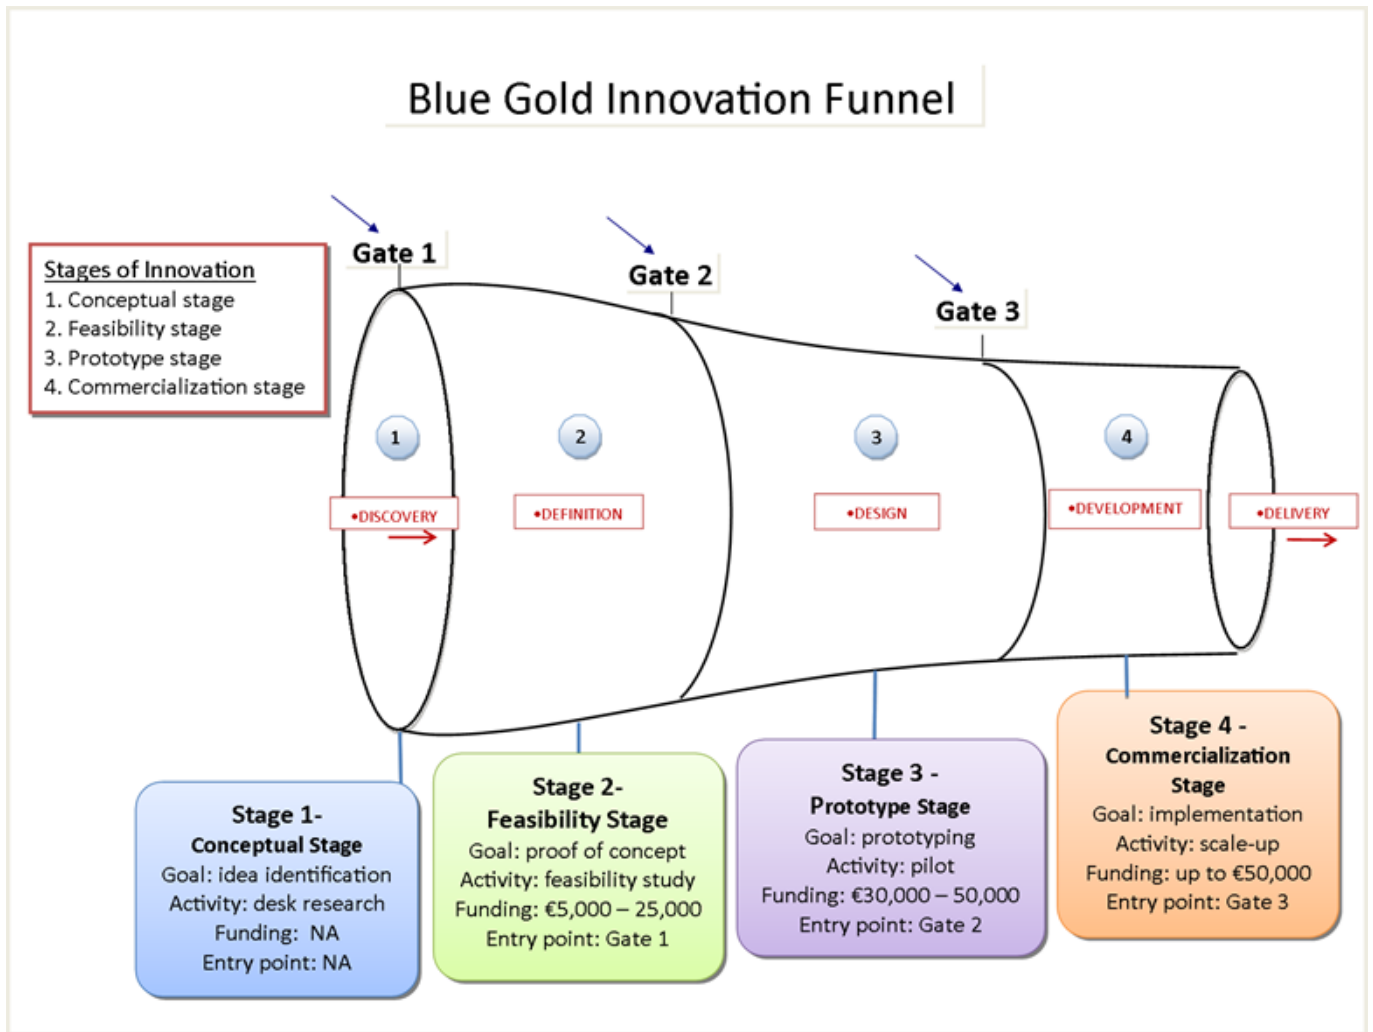

Toggle menu
Blue Gold Program Wiki

Navigation

- [Main page](#)
- [Recent changes](#)
- [Random page](#)
- [Help about MediaWiki](#)

Tools

- [What links here](#)
- [Related changes](#)
- [Special pages](#)
- [Permanent link](#)
- [Page information](#)

Actions

File:Figure 36.1.png

From Blue Gold Program Wiki

The printable version is no longer supported and may have rendering errors. Please update your browser bookmarks and please use the default browser print function instead.

- [File](#)
- [File history](#)
- [File usage](#)

No higher resolution available.


Blue Gold Innovation Funnel

File history

Click on a date/time to view the file as it appeared at that time.

The wiki version of the Lessons Learnt Report of the Blue Gold program, documents the experiences of a technical assistance (TA) team working in a development project implemented by the Bangladesh Water Development Board (BWDB) and the Department of Agricultural Extension (DAE) over an eight+ year period from March 2013 to December 2021. The wiki lessons learnt report (LLR) is intended to complement the BWDB and DAE project completion reports (PCRs), with the aim of recording lessons learnt for use in the design and implementation of future interventions in the coastal zone.