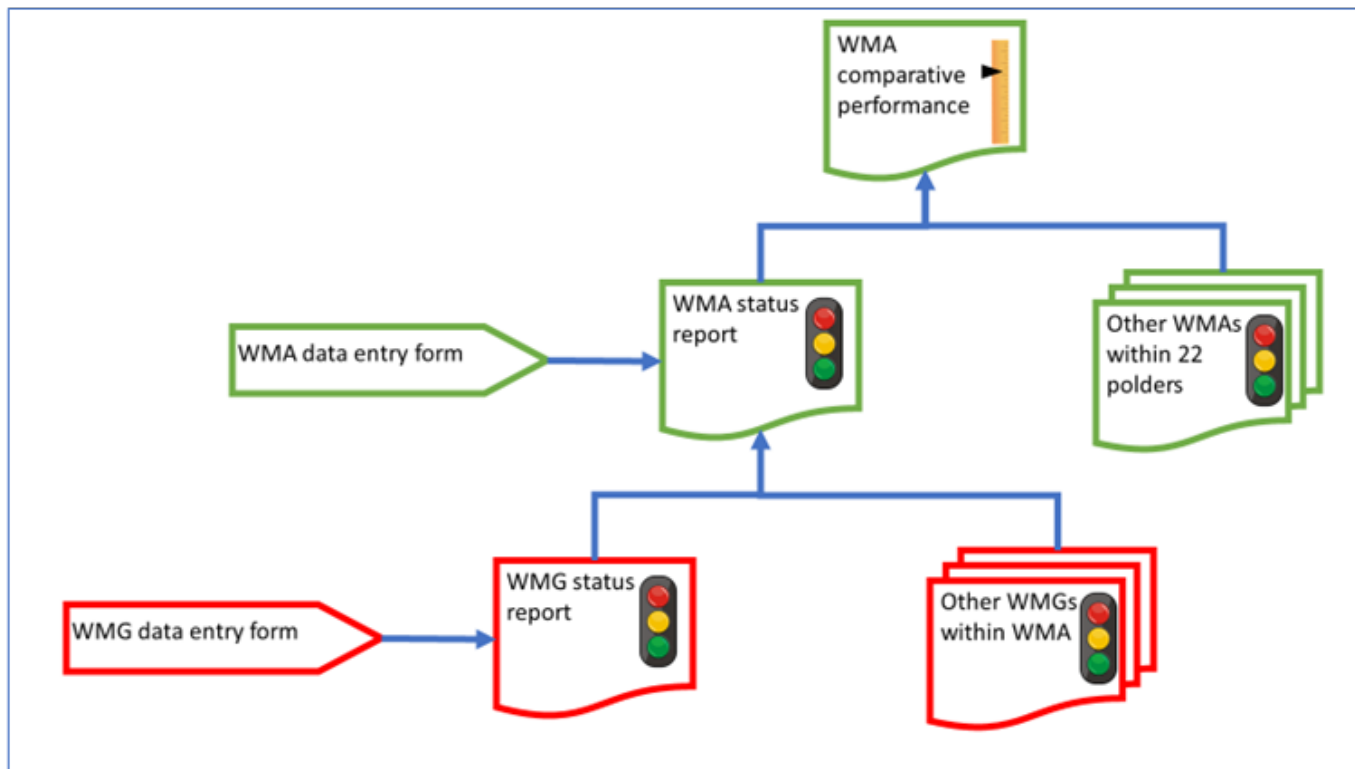

Actions

File:Figure 32.1.png

From Blue Gold Program Wiki

The printable version is no longer supported and may have rendering errors. Please update your browser bookmarks and please use the default browser print function instead.

- [File](#)
- [File history](#)
- [File usage](#)

No higher resolution available.


Structure of web-based self-monitoring system