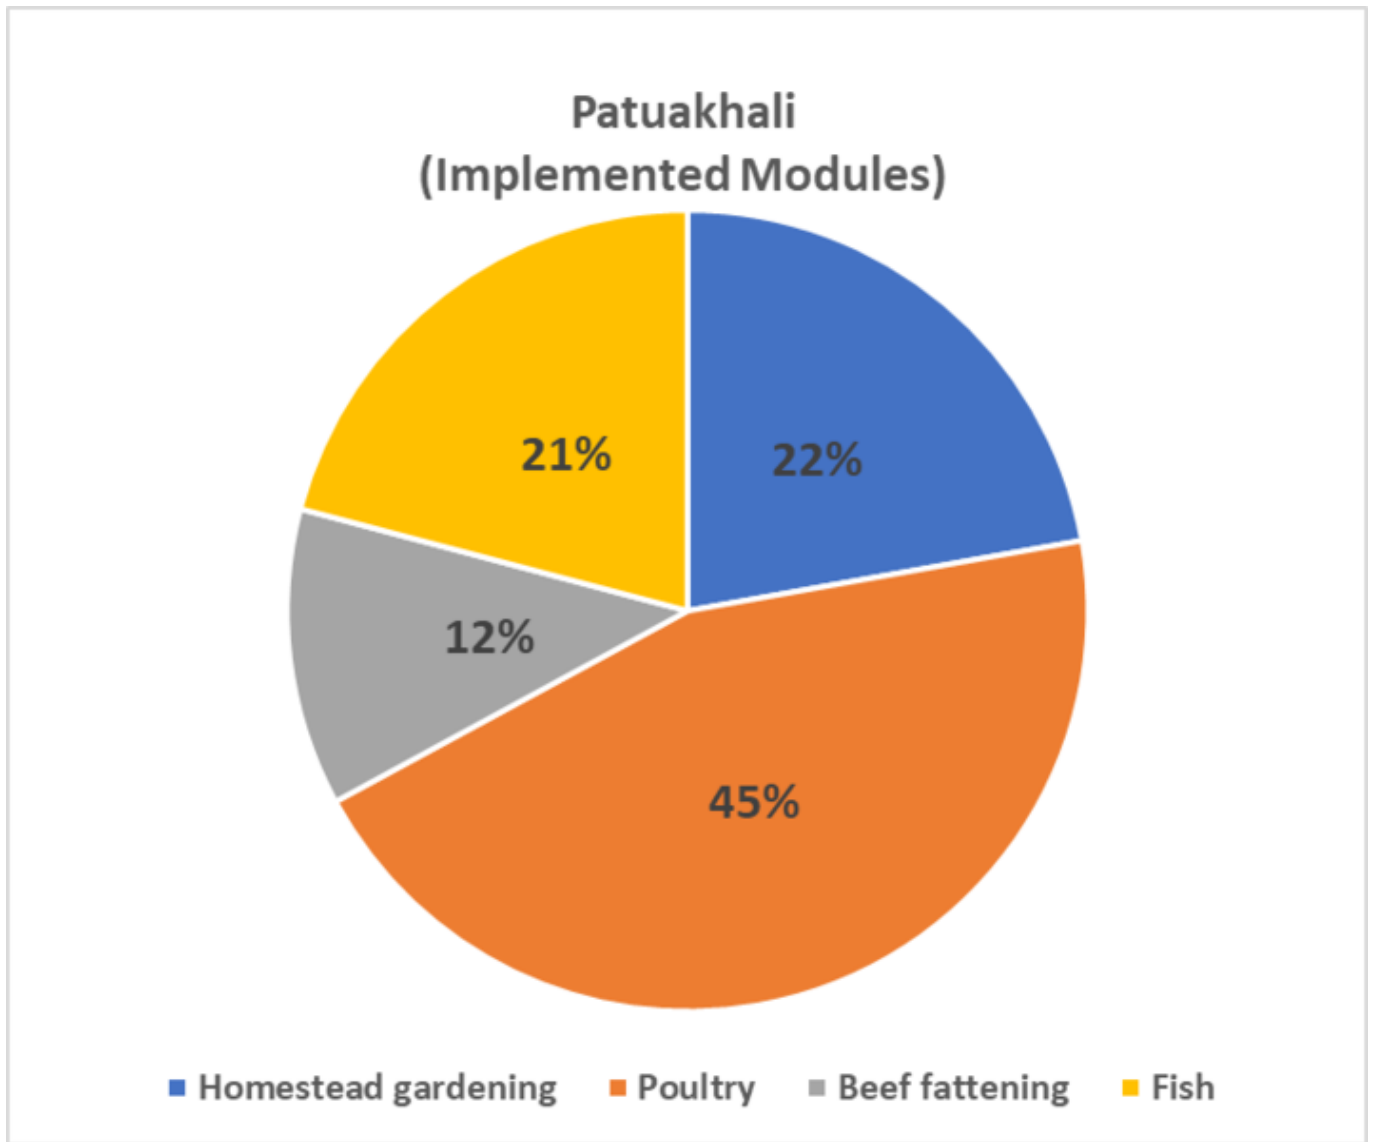



Figure 24.5 Implemented modules in Patuakhali

File history

Click on a date/time to view the file as it appeared at that time.

Date/Time	Thumbnail	Dimensions	User	Comment
current 07:01, 6 May 2021		760 × 636 (22 KB)	Bigblue (talk | contribs)