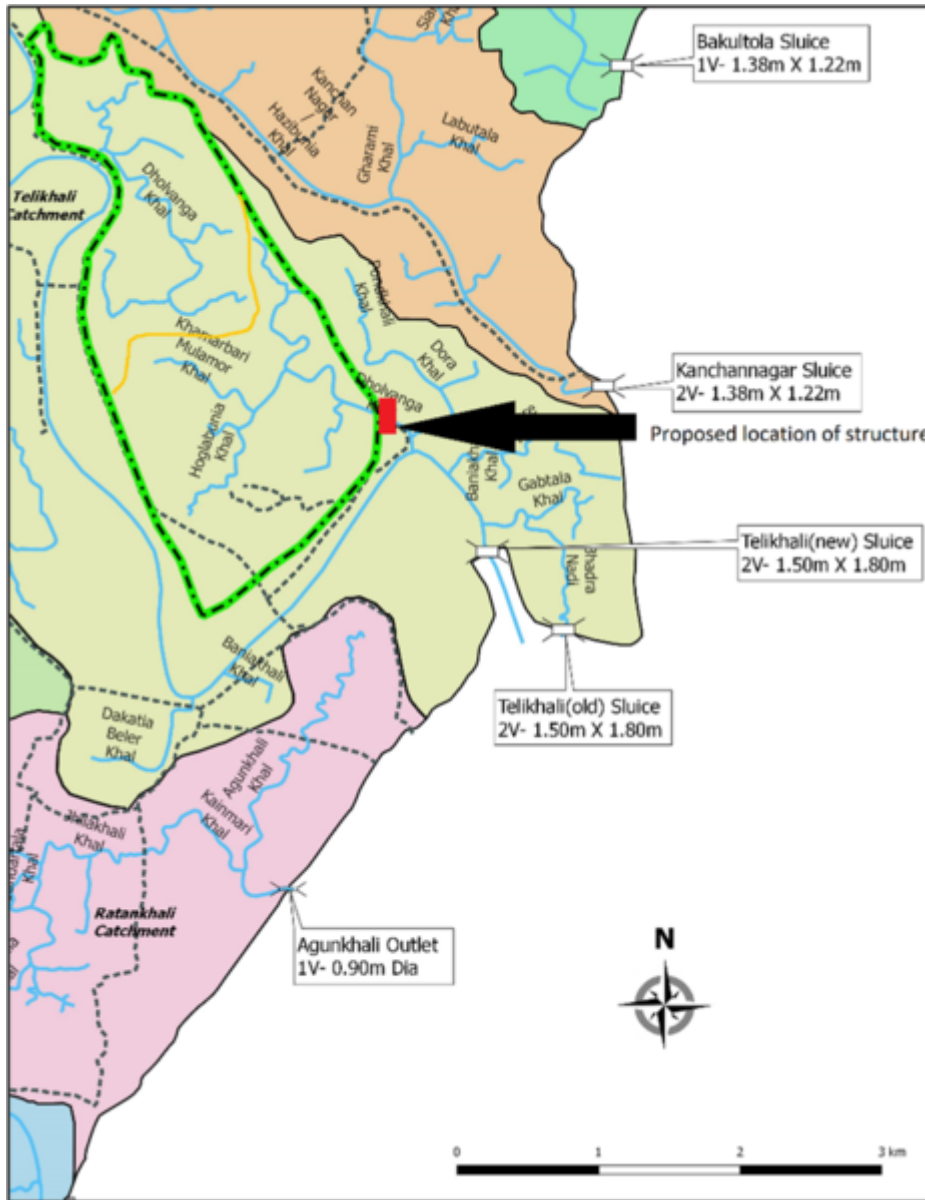



Figure 17.4

File history

Click on a date/time to view the file as it appeared at that time.

Date/Time	Thumbnail	Dimensions	User	Comment
current 07:12, 24 November 2020		691 × 892 (423 KB)	Bigblue (talk | contribs)