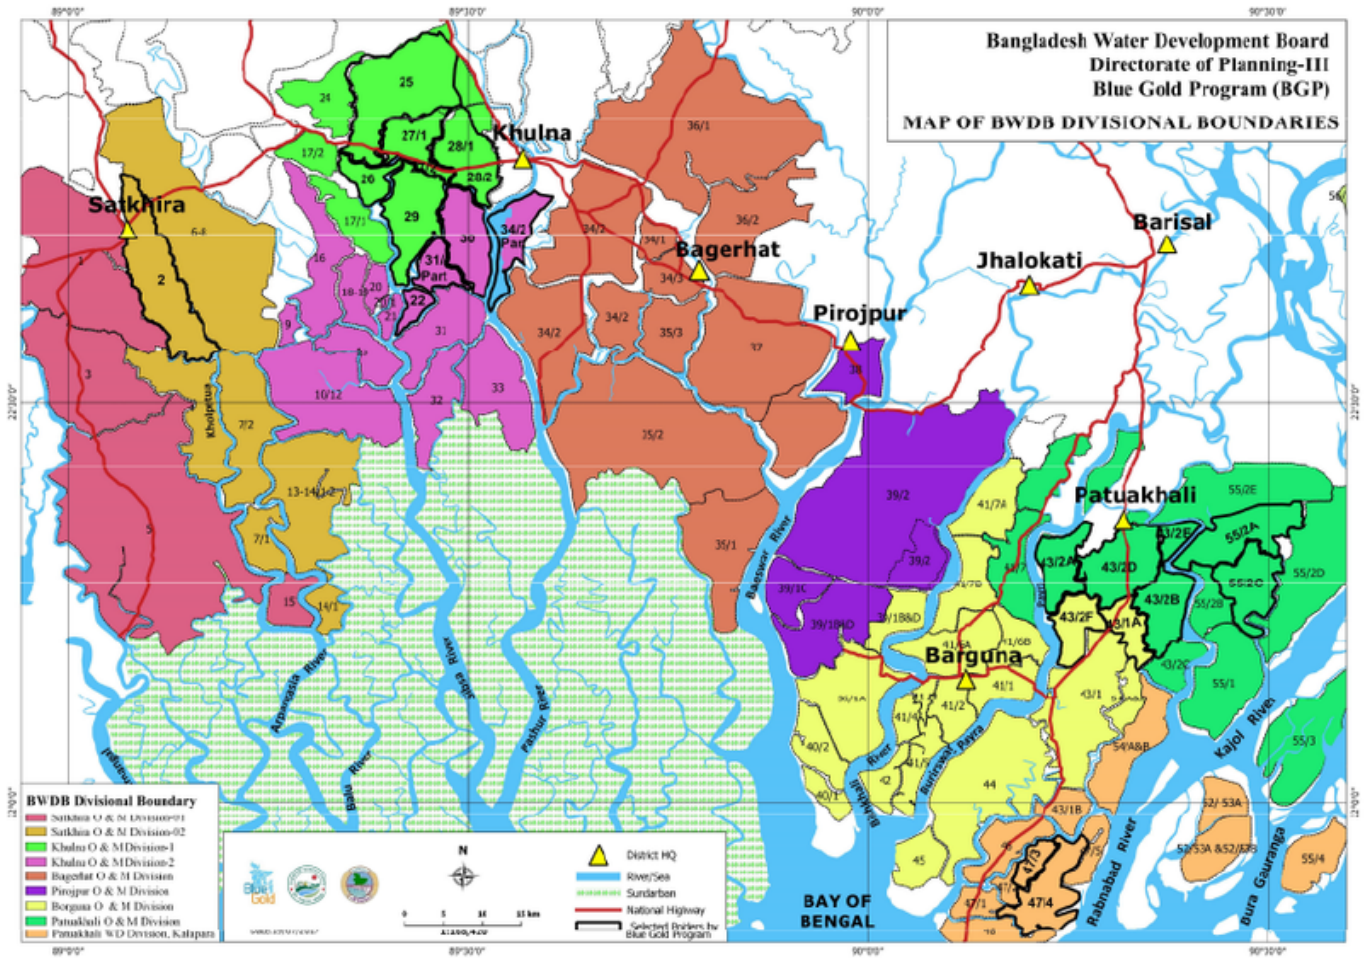

- [File usage](#)



BWDB administrative areas and BGP polder location

Bangladesh Water Development Board, government agency which is responsible for surface water and groundwater management in Bangladesh, and lead implementing agency for the Blue Gold Program

Blue Gold Program

An area of low-lying land surrounded by an earthen embankment to prevent flooding by river or seawater, with associated structures which are provided to either drain excess rainwater within the polder or to admit freshwater to be stored in a khal for subsequent use for irrigation.

File history

Click on a date/time to view the file as it appeared at that time.