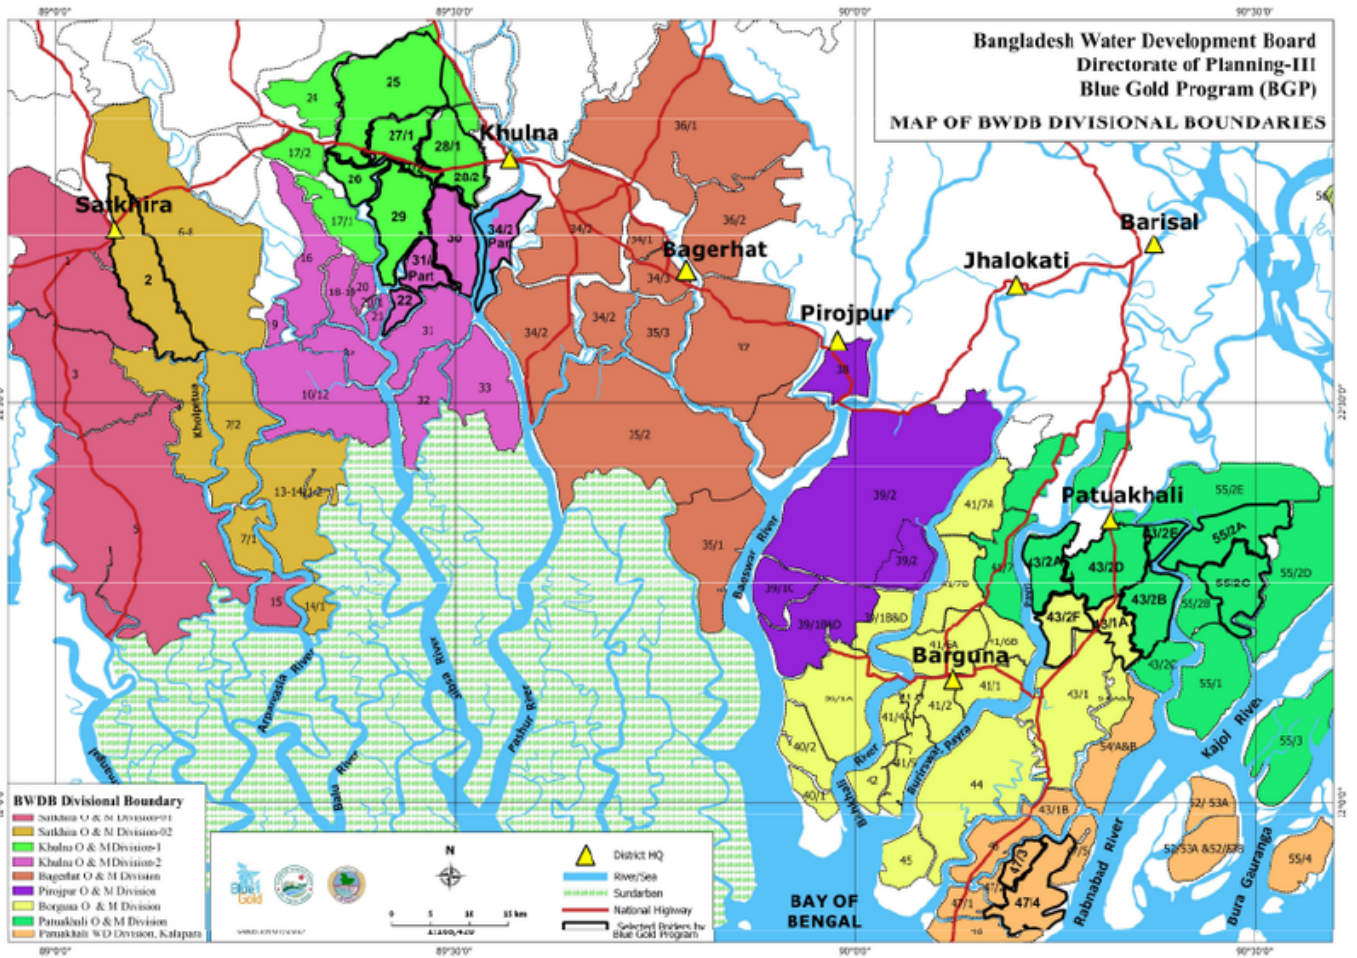

- [File usage](#)



BWDB administrative areas and BGP polder location

Bangladesh Water Development Board, government agency which is responsible for surface water and groundwater management in Bangladesh, and lead implementing agency for the Blue Gold Program

Blue Gold Program

An area of low-lying land surrounded by an earthen embankment to prevent flooding by river or seawater, with associated structures which are provided to either drain excess rainwater within the polder or to admit freshwater to be stored in a khal for subsequent use for irrigation.

File history

Click on a date/time to view the file as it appeared at that time.