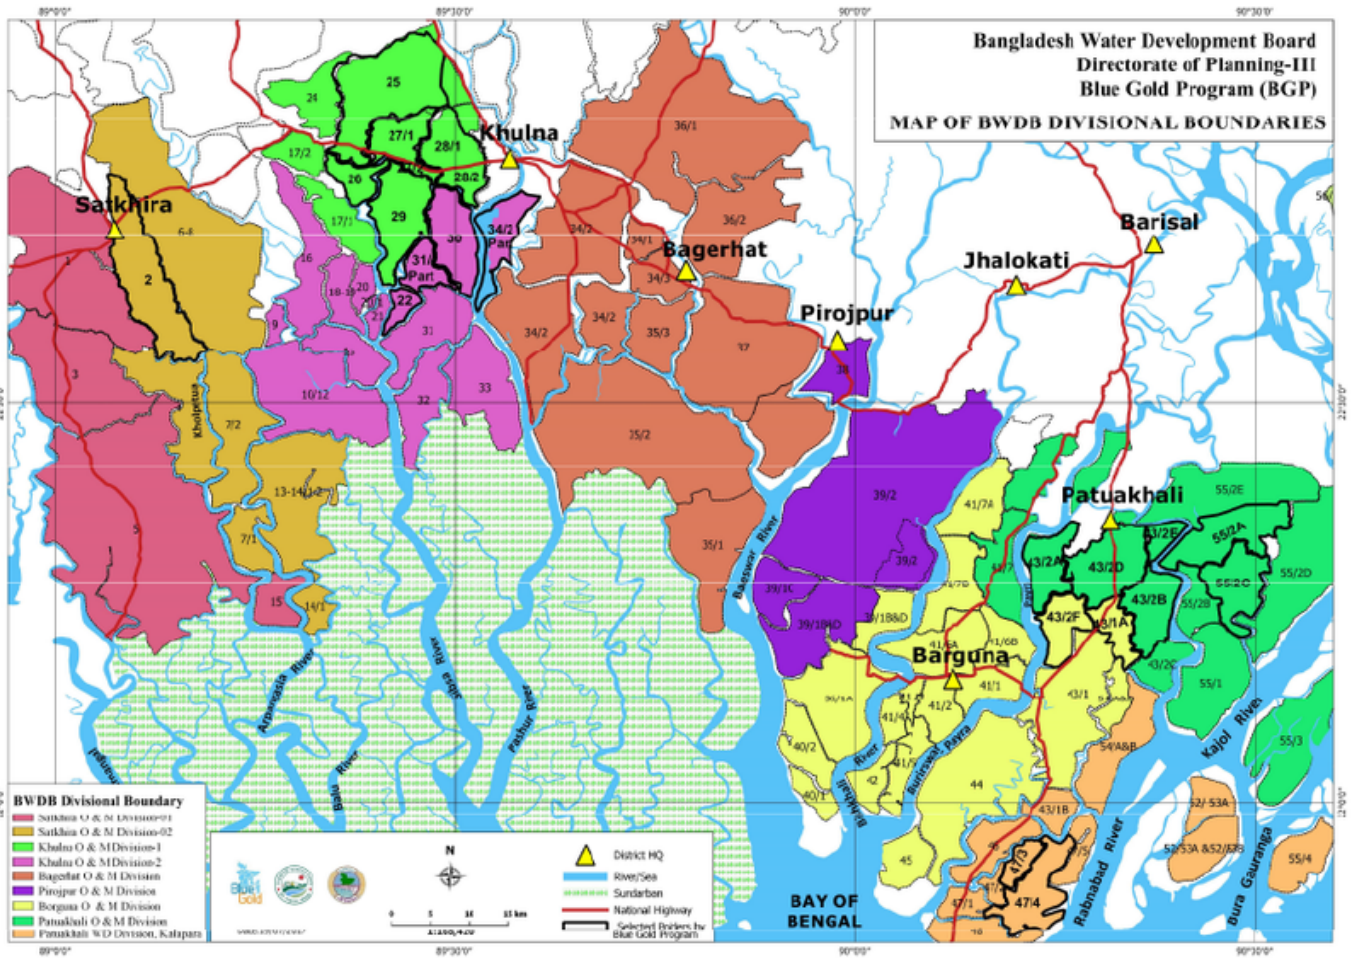

- [File usage](#)



BWDB administrative areas and BGP polder location

Bangladesh Water Development Board, government agency which is responsible for surface water and groundwater management in Bangladesh, and lead implementing agency for the Blue Gold Program

Blue Gold Program

An area of low-lying land surrounded by an earthen embankment to prevent flooding by river or seawater, with associated structures which are provided to either drain excess rainwater within the polder or to admit freshwater to be stored in a khal for subsequent use for irrigation.

File history

Click on a date/time to view the file as it appeared at that time.