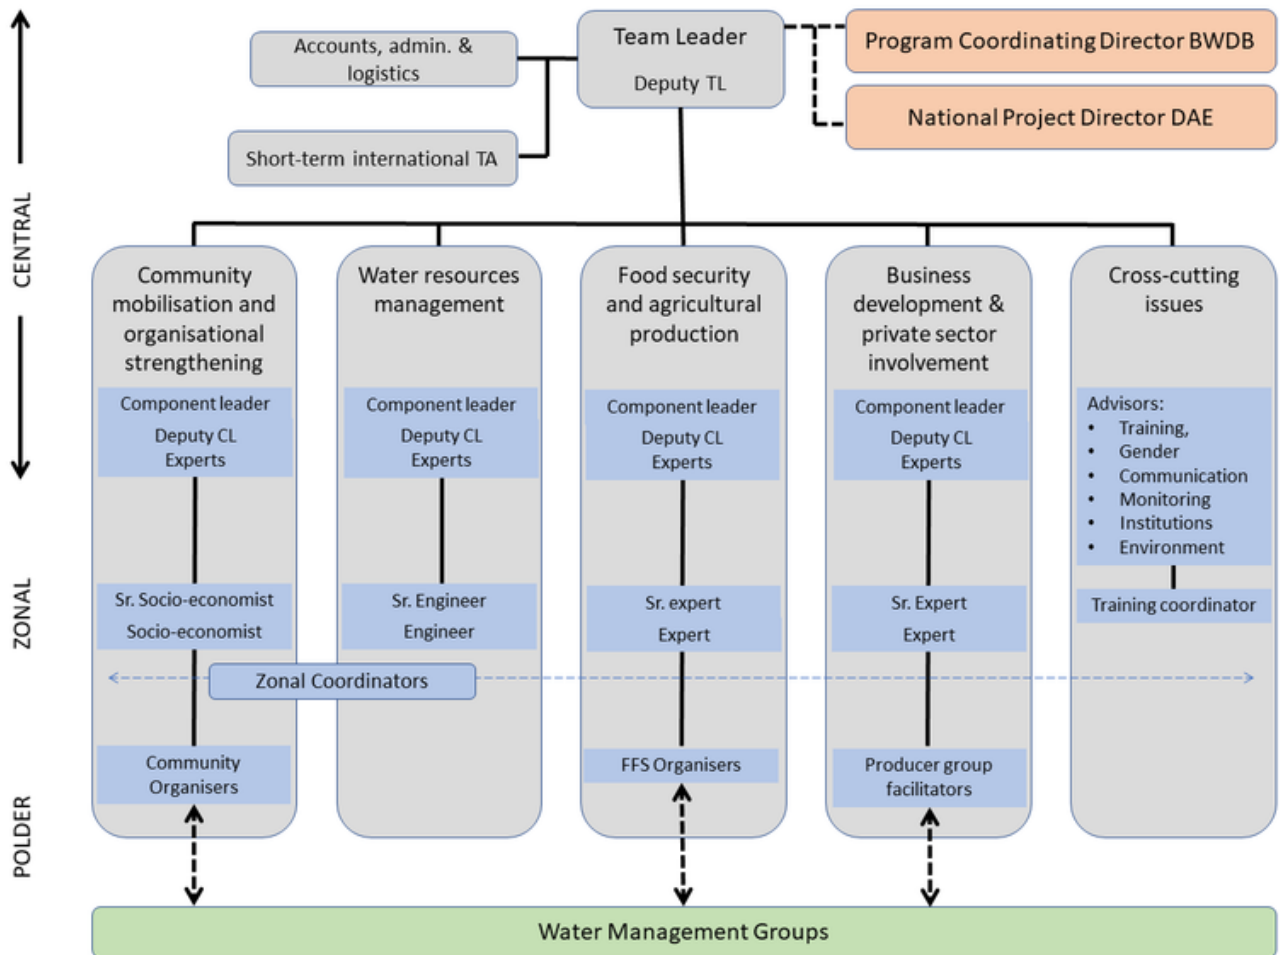



Original organisation chart of the BGP TA team (only solid black lines imply hierarchical relations)

Blue Gold Program

Technical Assistance

File history

Click on a date/time to view the file as it appeared at that time.

Date/Time	Thumbnail	Dimensions	User	Comment
current 07:34, 9 March 2021		1,279 × 959 (77 KB)	Bigblue (talk | contribs)