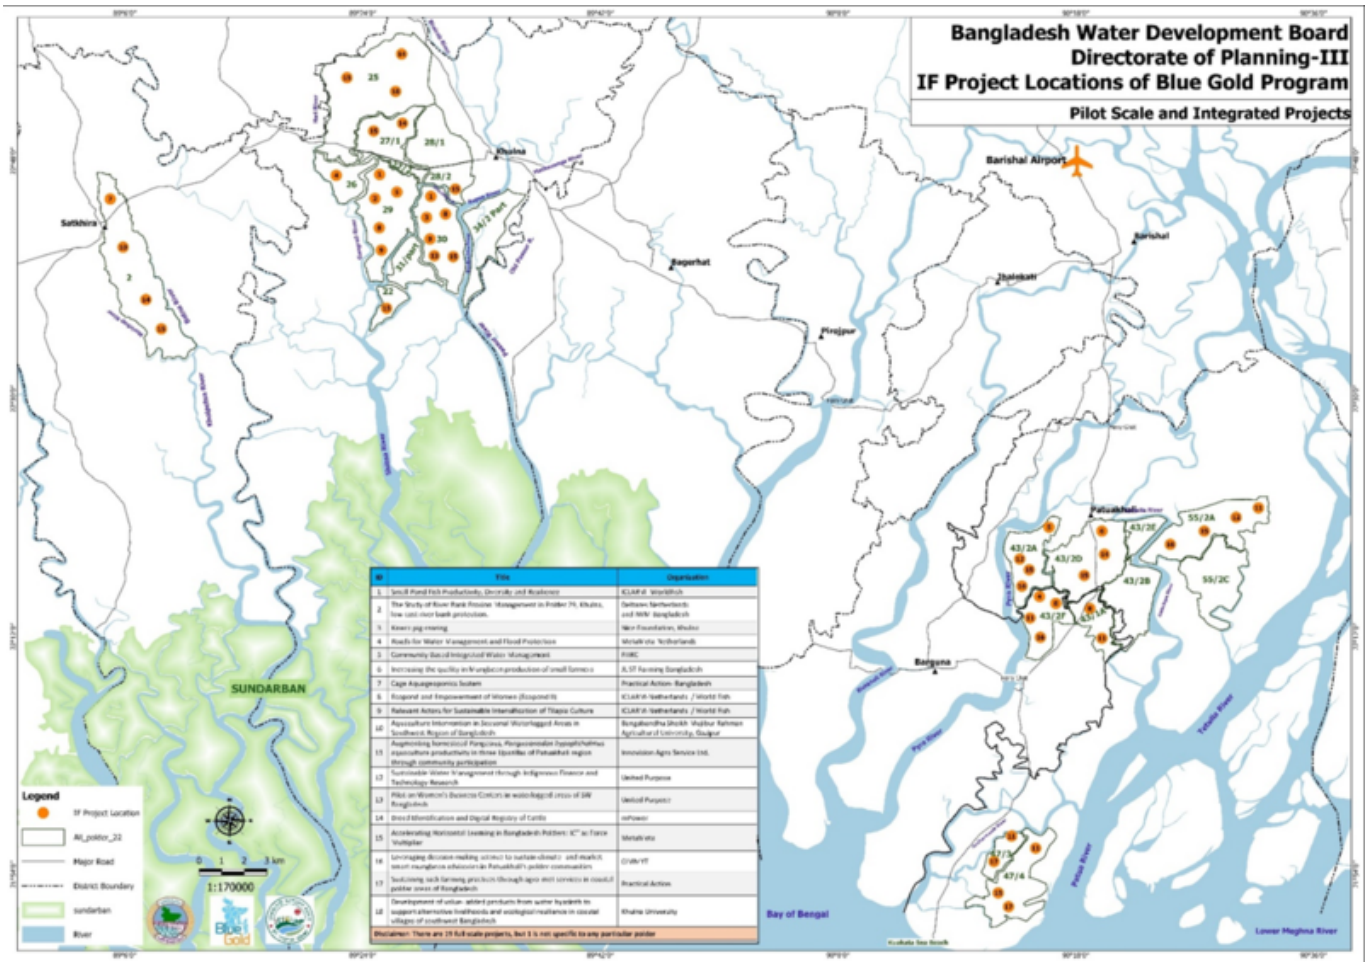

- [File usage](#)



Appendix 8 map of BGIF pilot and integrated project locations

Blue Gold Innovation Fund

File history

Click on a date/time to view the file as it appeared at that time.

Date/Time	Thumbnail	Dimensions	User	Comment
current 05:06, 20 February 2020		1,187 × 839 (1.15 MB)	Bart.brookhuis (talk | contribs)	

You cannot overwrite this file.