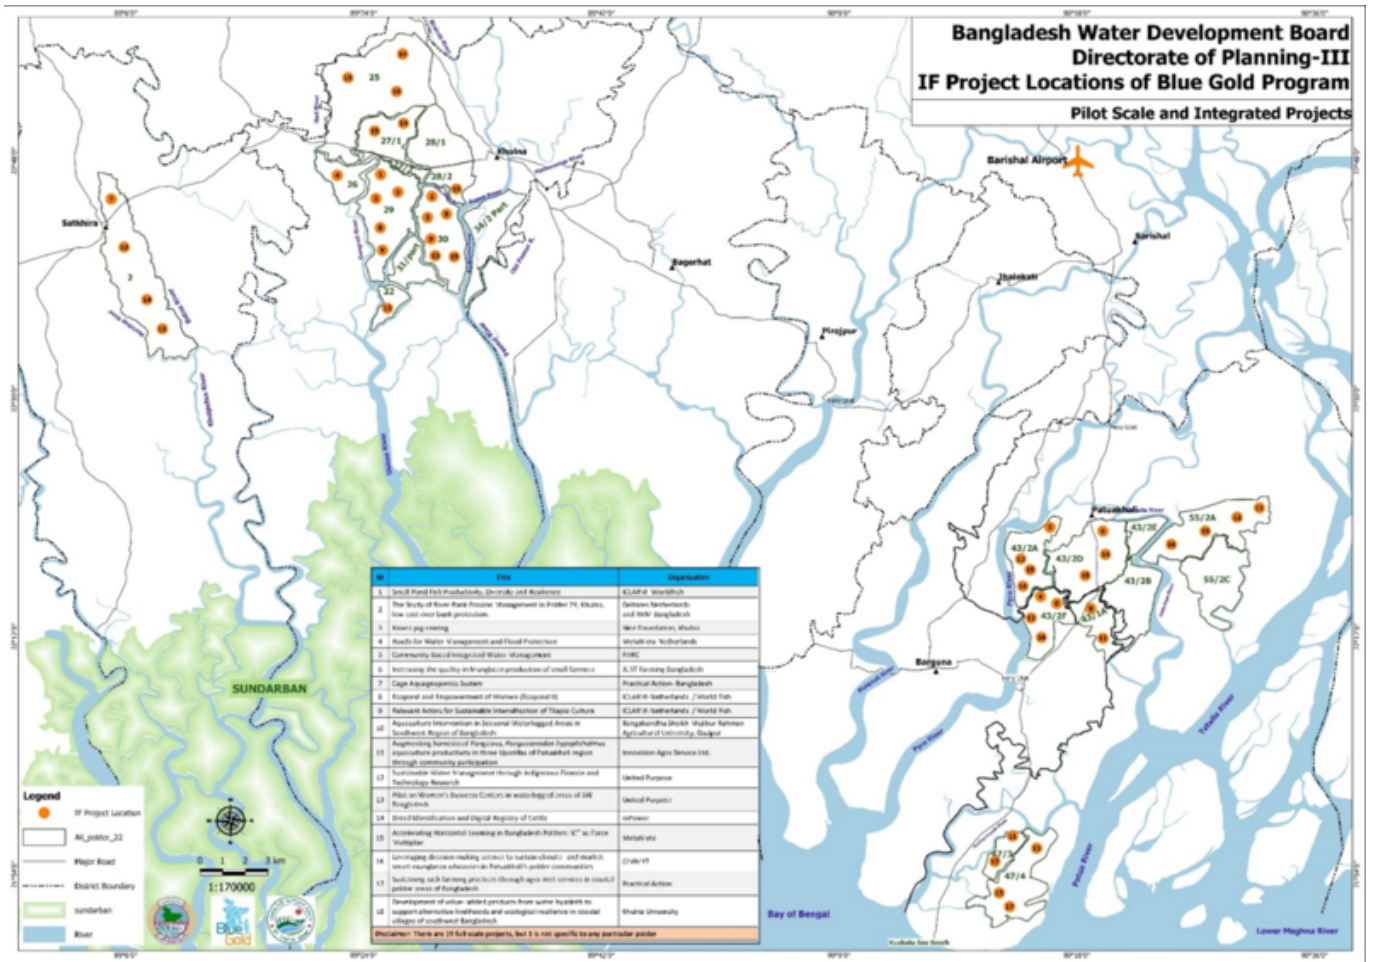

- [File usage](#)



Appendix 8 map of BGIF pilot and integrated project locations

Blue Gold Innovation Fund

File history

Click on a date/time to view the file as it appeared at that time.

Date/Time	Thumbnail	Dimensions	User	Comment
current 05:06, 20 February 2020		1,187 × 839 (1.15 MB)	Bart.brookhuis (talk | contribs)	

You cannot overwrite this file.