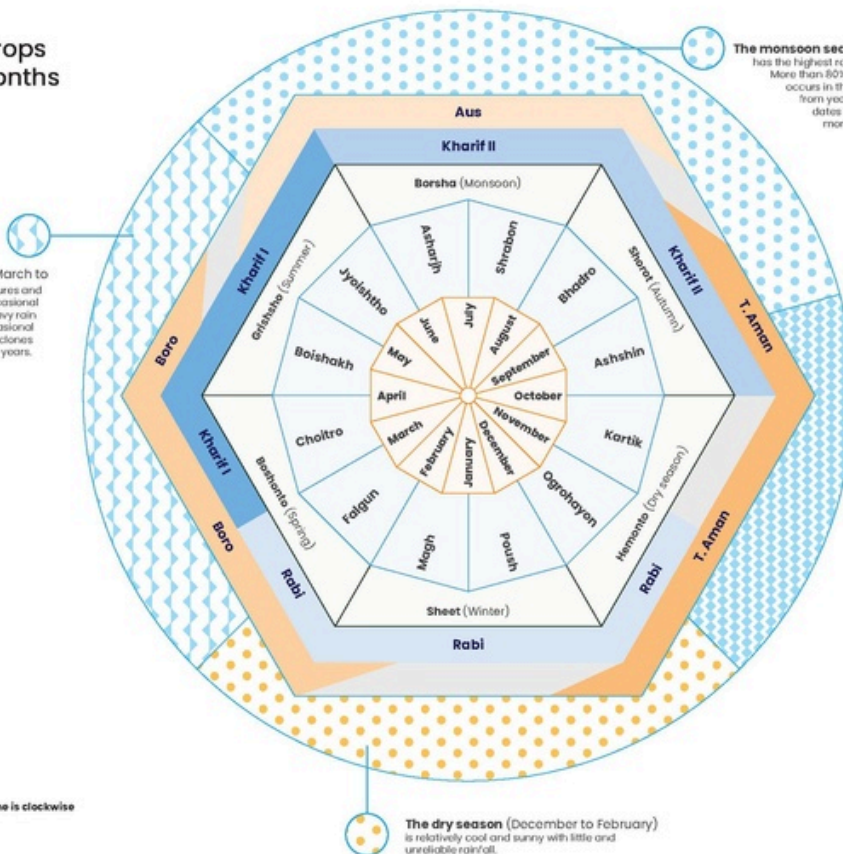

Contents

- [1 Calendar legends^[1]](#)
- [2 Calendar](#)
- [3 Days of the weeks^[Note 1]](#)
- [4 Reference](#)
- [5 Note](#)

Calendar legends^[1]

Bangladesh: seasons, rice crops and Bengali months

Calendar